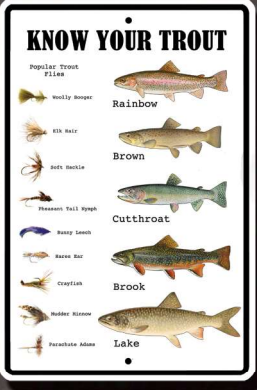

X312

PETS

CROSSWALKS[®] ALUMINUM CROSSING & WARNING SIGNS

WS118

WS036

WS082

WS120

ALLIGATORS