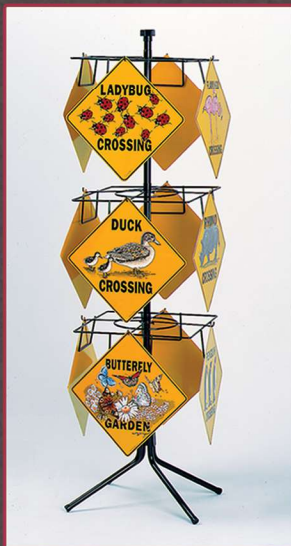

Prices are wholesale and subject to change without notice. Minimum order $100, 4 pieces per design. Terms: COD or Prepaid. Net 30 with approved credit. Claims must be made to delivering carrier. Inspect boxes immediately upon receipt. Any errors must be reported within 10 days. A 10% restocking fee, plus freight will be assessed against all returned goods or refused orders. A charge of $35 will be added for each returned check. A finance charge of 1.5% per month will be added to past due invoices. If collection procedures are necessary all collection charges will be payable by customer. All designs Copyright 2024 Atlas Screen Printing. Images may not be reproduced without permission.

To Order Call 800-456-5222 or Order Online at www.wildcotton.com

atlas@wildcotton.com