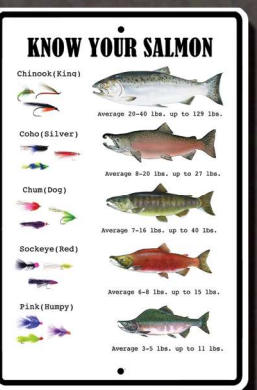

X312

PETS

CROSSWALKS[®] ALUMINUM CROSSING & WARNING SIGNS

WS118

WS036

WS082

WS120

ALLIGATORS