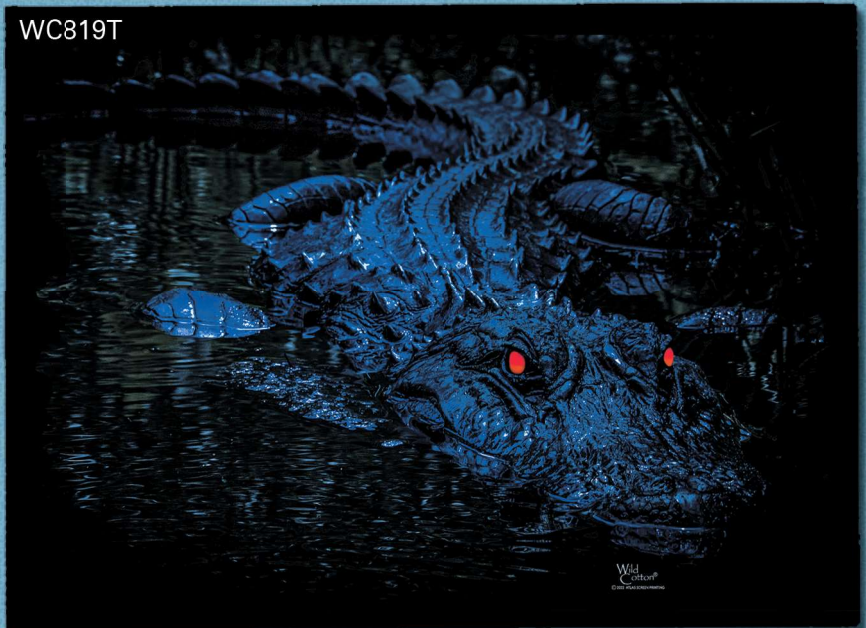

Wild Cotton® Alligators

EM413C - Gator Growl
Khaki Embroidered Low-Profile Cap

EM415C - Mega Growl
Khaki Embroidered Low-Profile Cap

WC538M - Gator Encounter
White 11 Ounce Ceramic Mug

WC754T - Extreme Gator
100% HW Preshrunk Cotton Adult T-shirt
Black: S, M, L, XL, XXL

WC765T - Dockside Gator
100% HW Preshrunk Cotton Adult T-shirt
Black: S, M, L, XL, XXL

WC765M - Dockside Gator
White 11 Ounce Ceramic Mug

WC819T - Swamp King (Alligator)
100% HW Preshrunk Cotton Adult T-shirt
Black: S, M, L, XL, XXL

WC819K - Swamp King (Alligator)
100% HW Preshrunk Cotton Youth T-shirt
Black: S, M, L