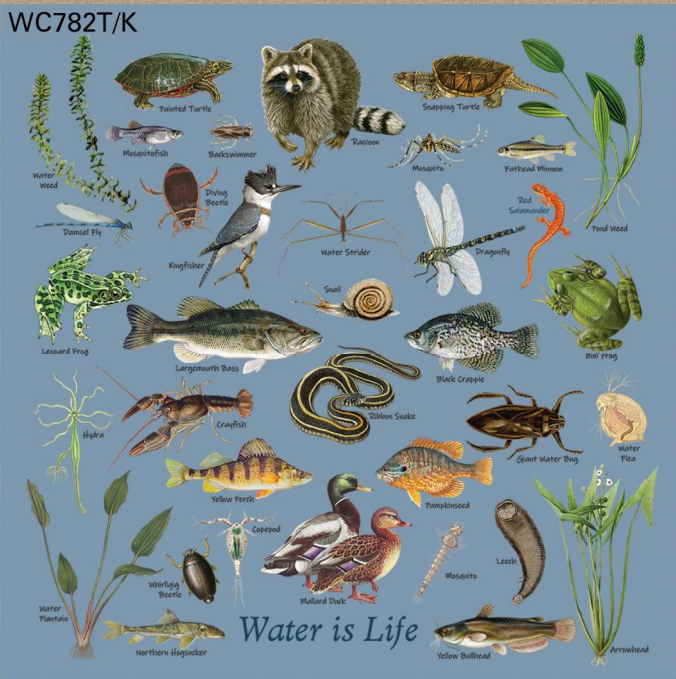

WC782T - Water Is Life
100% HW Preshrunk Cotton Adult T-shirt
Stone Blue: S, M, L, XL, XXL

WC782K - Water Is Life
100% HW Preshrunk Cotton Youth T-shirt
Stone Blue: S, M, L

WC804T - Tortoise
100% HW Preshrunk Cotton Adult T-shirt
Sand: S, M, L, XL, XXL

WC804B - Tortoise
13" X 17" Linen Heavy Canvas Tote Bag