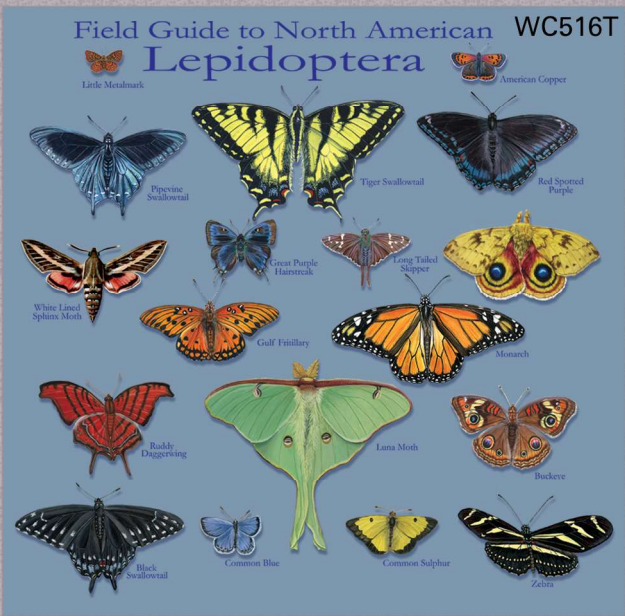

WC516T - Lepidoptera
100% HW Preshrunk Cotton Adult T-shirt
Stone Blue: S, M, L, XL, XXL