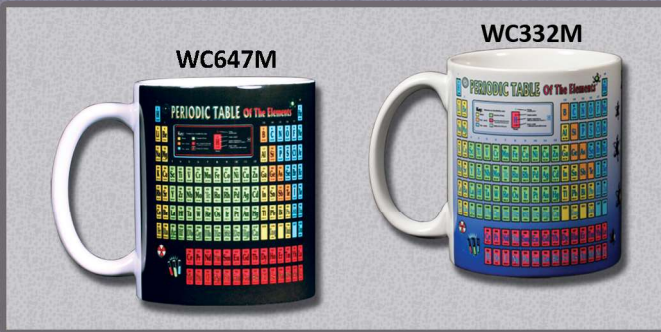

Imagination is more important than knowledge ... Einstein

GLOWS IN THE DARK

WC332M - Vintage Periodic Table
White 11 Ounce Ceramic Mug

WC527T - Imagine Einstein
100% HW Preshrunk Cotton Adult T-shirt
Black: S, M, L, XL, XXL

WC647T - Periodic Table
100% HW Preshrunk Cotton Adult T-shirt
Black: S, M, L, XL, XXL

WC647M - Periodic Table
White 11 Ounce Ceramic Mug

WC827T - STEM Education
100% HW Preshrunk Cotton Adult T-shirt
Royal: S, M, L, XL, XXL

WC827K - STEM Education
100% HW Preshrunk Cotton Youth T-shirt
Royal: S, M, L