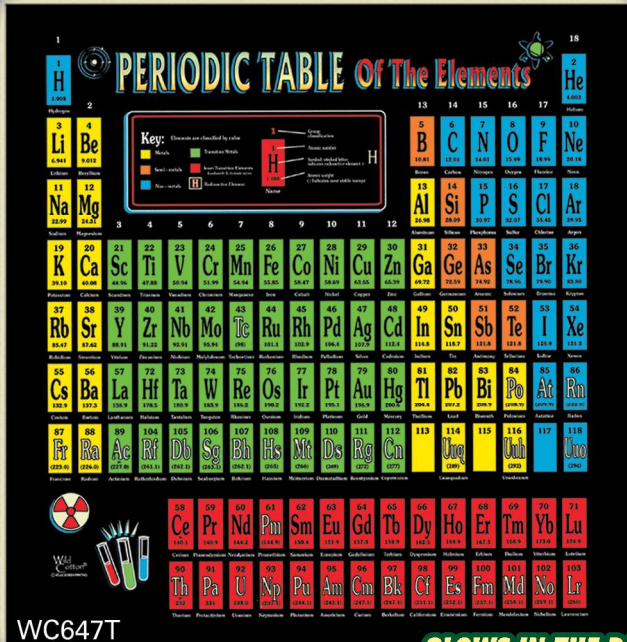

WC647T

GLOWS IN THE DARK

WC332M - Vintage Periodic Table
White 11 Ounce Ceramic Mug

WC527T - Imagine Einstein
100% HW Preshrunk Cotton Adult T-shirt
Black: S, M, L, XL, XXL

WC647T - Periodic Table
100% HW Preshrunk Cotton Adult T-shirt
Black: S, M, L, XL, XXL

WC647M - Periodic Table
White 11 Ounce Ceramic Mug

WC827T - STEM Education
100% HW Preshrunk Cotton Adult T-shirt
Royal: S, M, L, XL, XXL

WC827K - STEM Education
100% HW Preshrunk Cotton Youth T-shirt
Royal: S, M, L