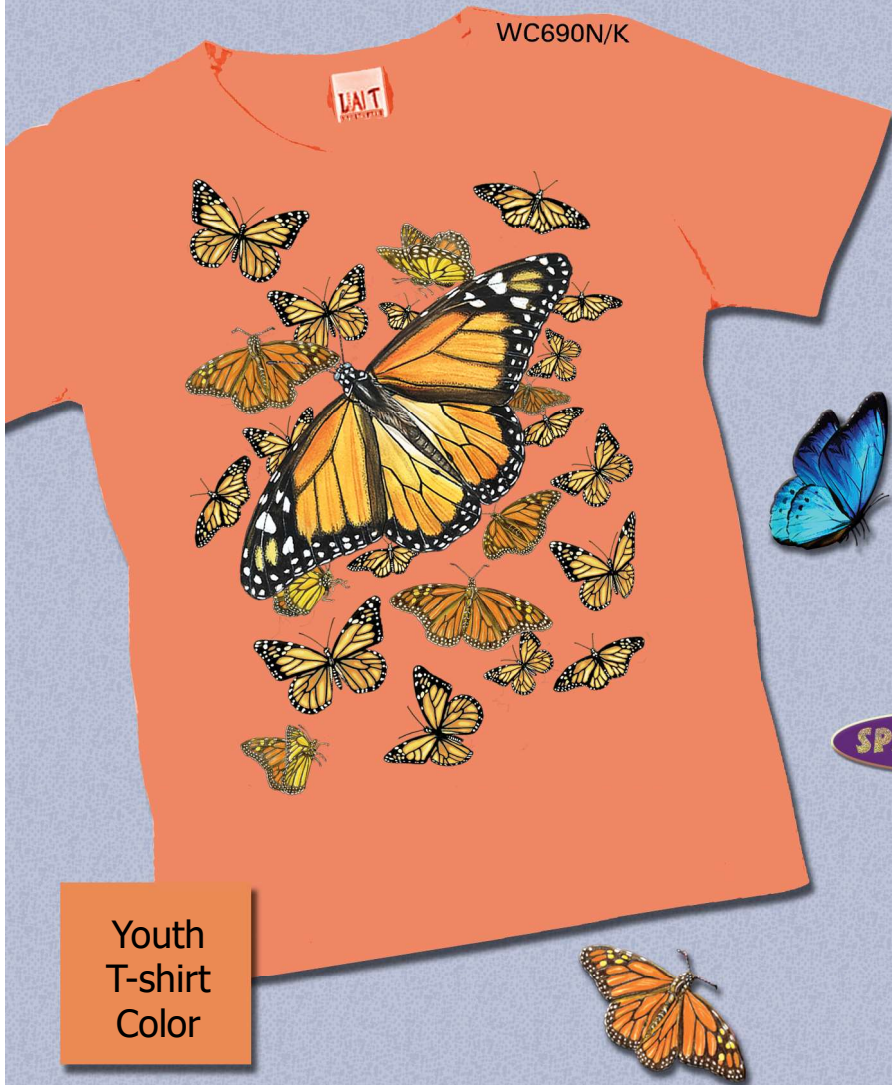

Wild Cotton® Butterflies

Youth
T-shirt
Color