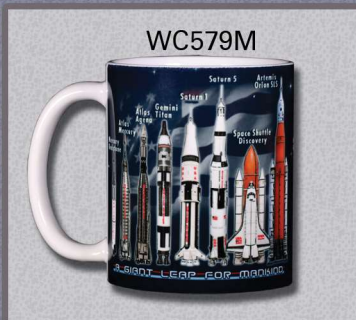

WC579T - Giant Leap

100% HW Preshrunk Cotton Adult T-shirt
Navy: S, M, L, XL, XXL

WC579K - Giant Leap

100% HW Preshrunk Cotton Youth T-shirt
Navy: S, M, L

WC579M - Giant Leap

White 11 Ounce Ceramic Mug

WC678T - Planets & Dwarf Planets

100% HW Preshrunk Cotton Adult T-shirt
Black: S, M, L, XL, XXL

WC678K - Planets & Dwarf Planets

100% HW Preshrunk Cotton Youth T-shirt
Black: S, M, L

WC788K - Solar System Glo

100% HW Preshrunk Cotton Youth T-shirt
Black: XS, S, M, L

GLOWS IN THE DARK