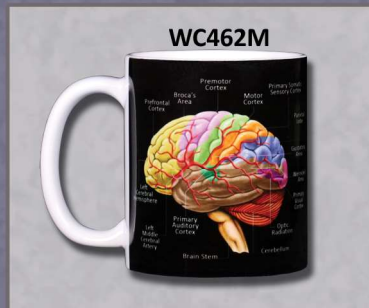

AT115T

$$\int_{-\infty}^{\infty} e^{-x^2} dx = \sqrt{\pi} \quad \Delta x \Delta p \geq \frac{h}{4\pi}$$

$$\arctan x = x - \frac{x^3}{3} + \frac{x^5}{5} - \frac{x^7}{7} + \dots$$

π-LINGUAL

3.14159 26535 89793 23846 26433 83279 50288 41971 69399 37510

Circle Area = $\pi \times r^2$

$$\pi = \sum_{k=0}^{\infty} \frac{1}{16^k} \left(\frac{4}{8k+1} - \frac{2}{8k+4} - \frac{1}{8k+5} - \frac{1}{8k+6} \right)$$

$$\pi = \frac{C}{d} \quad \frac{\pi}{4} = 4 \arctan \frac{1}{5} - \arctan \frac{1}{239}$$

$$R_{ik} - \frac{g_{ik} R}{2} + \Lambda g_{ik} = \frac{8\pi G}{c^4} T_{ik}$$

$$\pi = \lim_{n \rightarrow \infty} \frac{P_n}{d} \quad \Lambda = \frac{8\pi G}{3c^2} \rho \quad F = \frac{|q_1 q_2|}{4\pi\epsilon_0 r^2}$$

$$\frac{\pi}{2} = \sum_{k=0}^{\infty} \frac{k!}{(2k+1)!!} = 1 + \frac{1}{3} \left(1 + \frac{2}{5} \left(1 + \frac{3}{7} \left(1 + \frac{4}{9} (1 + \dots) \right) \right) \right)$$

- **AT115T - Pi-Lingual**
  100% HW Preshrunk Cotton Adult T-shirt
  Black: S, M, L, XL, XXL
- **AT115M - Pi-Lingual**
  White 11 Ounce Ceramic Mug
- **WC462M - Brain**
  White 11 Ounce Ceramic Mug
- **WC527T - Imagine Einstein**
  100% HW Preshrunk Cotton Adult T-shirt
  Black: S, M, L, XL, XXL
- **WC647T - Periodic Table**
  100% HW Preshrunk Cotton Adult T-shirt
  Black: S, M, L, XL, XXL
- **WC647M - Periodic Table**
  White 11 Ounce Ceramic Mug