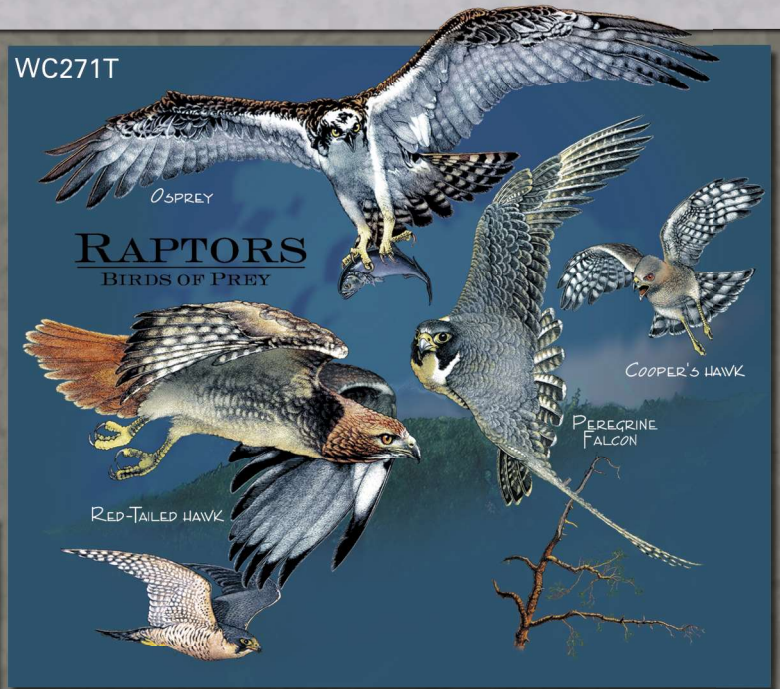

WC271T

WC738T

EM008C - Eagle Flying
Khaki Embroidered Low-Profile Cap

WC271T - Birds of Prey
100% HW Preshrunk Cotton Adult T-shirt
Indigo: S, M, L, XL, XXL

WC271M - Birds of Prey
White 11 Ounce Ceramic Mug

WC738T - Night Owls
100% HW Preshrunk Cotton Adult T-shirt
Charcoal: S, M, L, XL, XXL

WC820T - Birds Without Borders
100% HW Preshrunk Cotton Adult T-shirt
Stone Blue: S, M, L, XL, XXL

WC820T